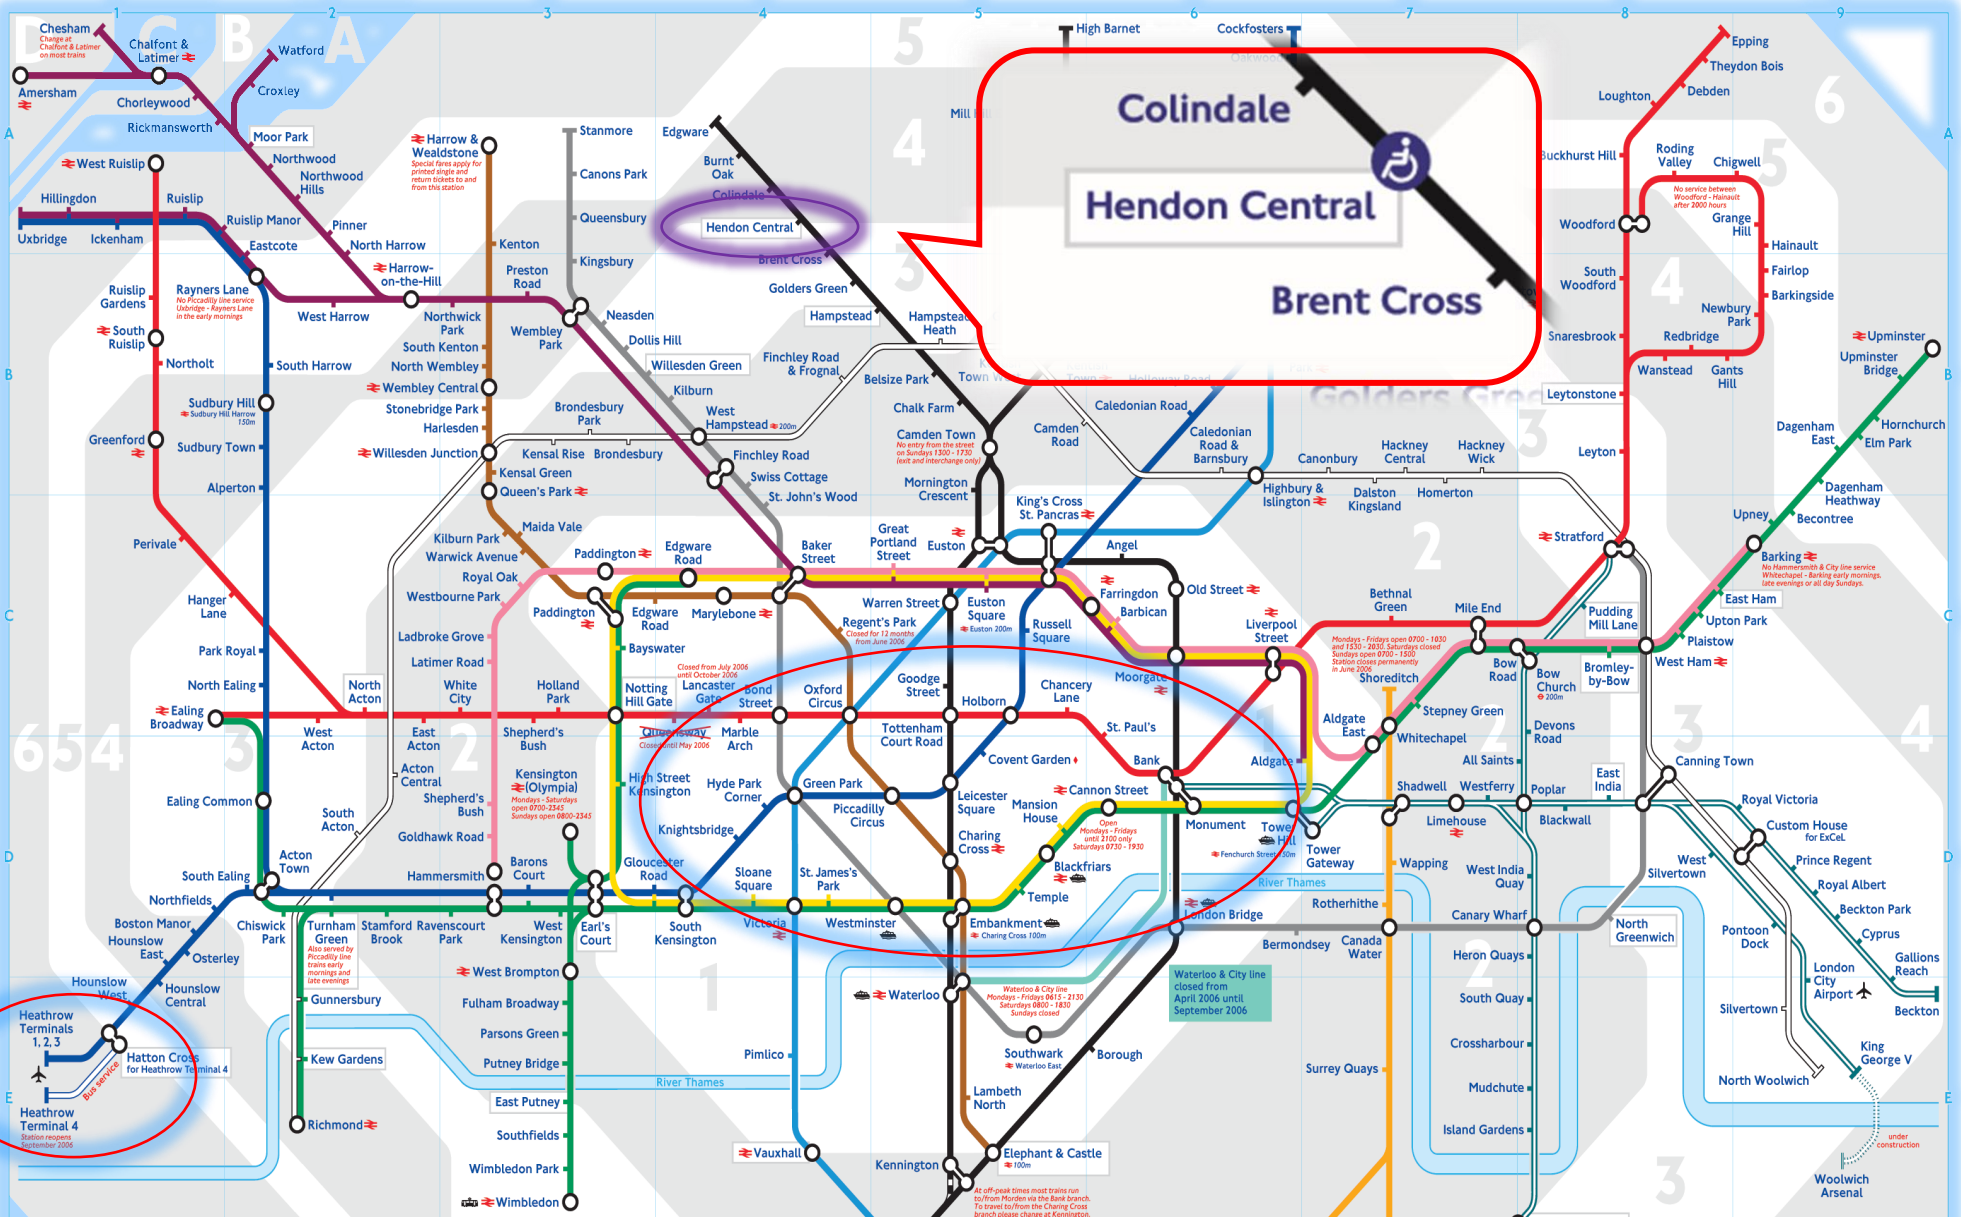

# LONDON EXPERIENCE 倫敦體驗

London Eye

Tate Modern

National History Museum

Tower Bridge

Camden Lock

Big Ben

The Shard